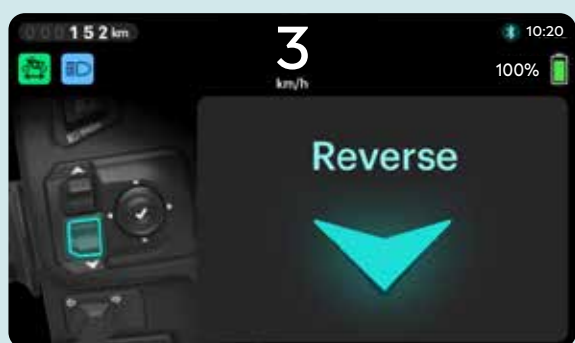

Twin-fork suspension for smooth, confident rides.